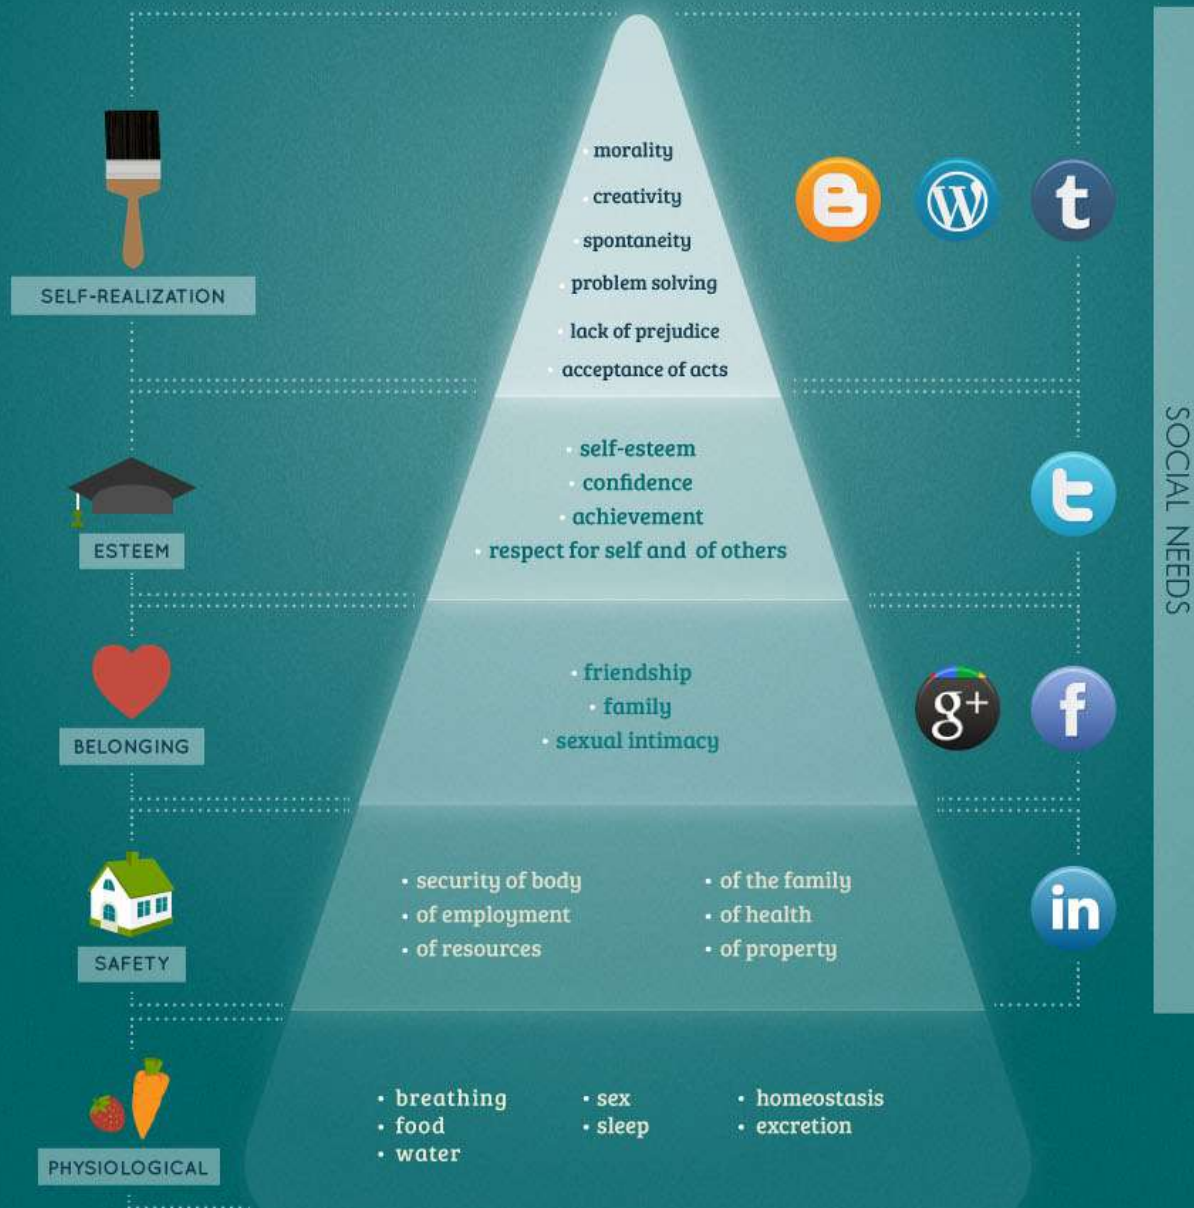

# MASLOW'S HIERARCHY OF NEEDS\*

AND THE SOCIAL MEDIA THAT FULFILL THEM

**ABRAHAM HAROLD MASLOW** (1908 - 1970) was an American psychologist known as one of the founders and principal exponents of humanistic psychology, a psychological current that advocates the existence of a basic human tendency toward mental health, which would manifest as a series of ongoing processes of self-actualization and search self-realization.

Sources: Wikipedia, <http://www.flickr.com/photos/77813293@N00/4926795330/>