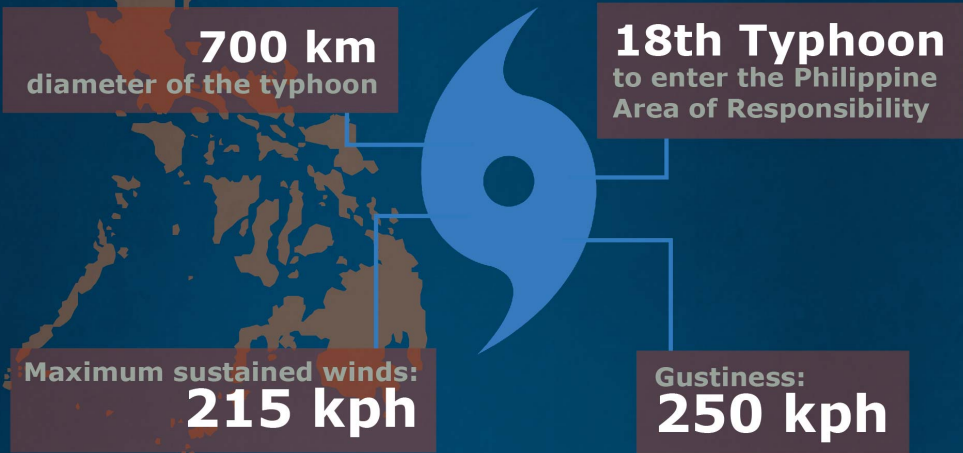

TYPHOON HAGUPIT

Locally known as Typhoon Ruby, Hagupit is projected to make landfall on 6-7 December 2014 in the Philippines with expected heavy rainfall, storm surges, and landslides.

WFP stands ready with...