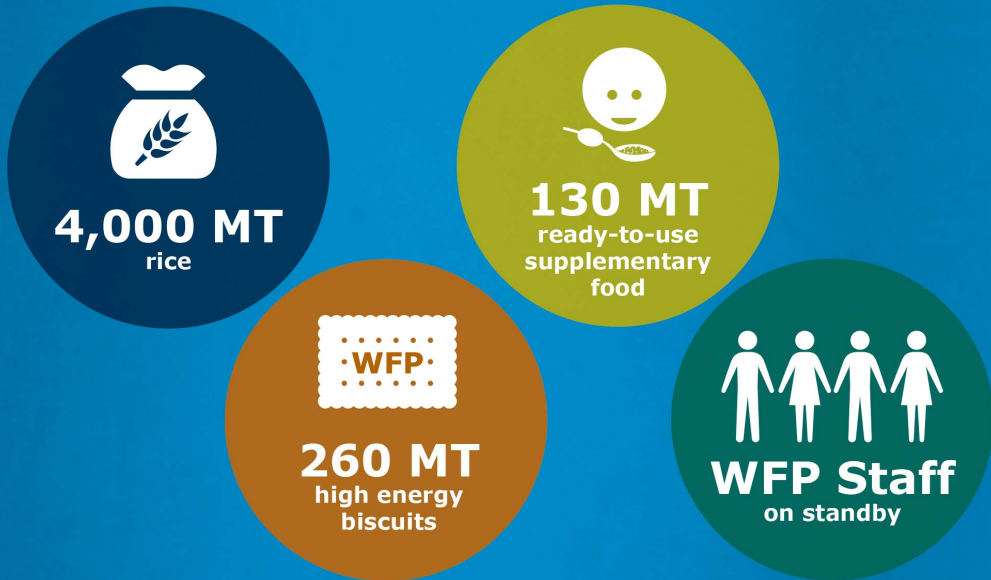

TYPHOON HAGUPIT

Locally known as Typhoon Ruby, Hagupit is projected to make landfall on 6-7 December 2014 in the Philippines with expected heavy rainfall, storm surges, and landslides.

WFP stands ready with...